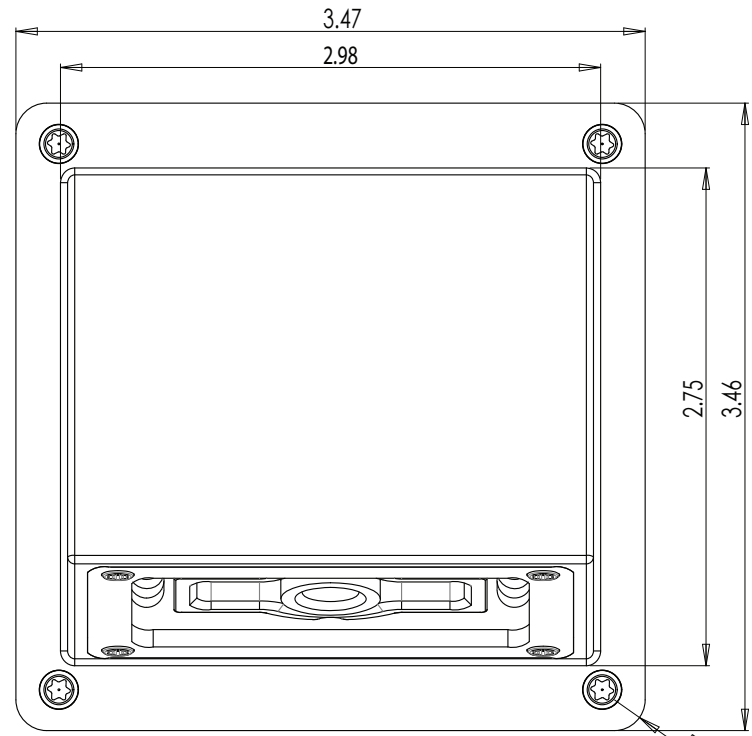

UNLESS OTHERWISE SPECIFIED:		NAME	DATE
DIMENSIONS ARE IN INCHES		JG	7/31/15
TOLERANCES:			
FRACTIONAL ±		CHECKED	
ANGULAR: MACH ±	BEND ±	ENG APPR.	
TWO PLACE DECIMAL ±		MFG APPR.	
THREE PLACE DECIMAL ±		Q.A.	
INTERPRET GEOMETRIC TOLERANCING PER:			
MATERIAL			
FINISH			
<b>DO NOT SCALE</b>			

**SAFETY VISION**<sup>®</sup>

TITLE:		
830 SERIES DOME CAMERA		
SIZE	PART NO.	REV
A	SV-83xD	A
SCALE: NTS	WEIGHT:	SHEET 1 OF 1

PROPRIETARY AND CONFIDENTIAL  
 THE INFORMATION CONTAINED IN THIS DRAWING  
 IS THE SOLE PROPERTY OF SAFETY VISION. ANY  
 REPRODUCTION IN PART OR AS A WHOLE WITHOUT  
 THE WRITTEN PERMISSION OF SAFETY VISION IS  
 PROHIBITED.