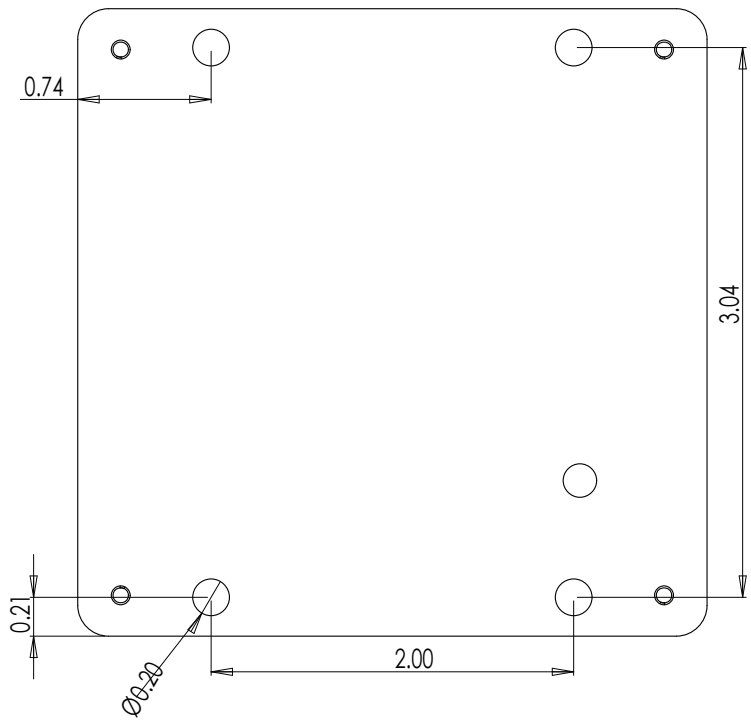

UNLESS OTHERWISE SPECIFIED:		NAME	DATE
DIMENSIONS ARE IN INCHES		JG	7/31/15
TOLERANCES:			
FRACTIONAL ±		CHECKED	
ANGULAR: MACH ±	BEND ±	ENG APPR.	
TWO PLACE DECIMAL ±		MFG APPR.	
THREE PLACE DECIMAL ±		Q.A.	
INTERPRET GEOMETRIC TOLERANCING PER:			
MATERIAL			
FINISH			
<b>DO NOT SCALE</b>			

**SAFETY VISION**<sup>®</sup>

TITLE:		
830 SERIES DOME CAMERA		
SIZE	PART NO.	REV
A	SV-83xD	A
SCALE: NTS	WEIGHT:	SHEET 1 OF 1

PROPRIETARY AND CONFIDENTIAL  
 THE INFORMATION CONTAINED IN THIS DRAWING  
 IS THE SOLE PROPERTY OF SAFETY VISION. ANY  
 REPRODUCTION IN PART OR AS A WHOLE WITHOUT  
 THE WRITTEN PERMISSION OF SAFETY VISION IS  
 PROHIBITED.

**DO NOT SCALE**

	NAME	DATE
DRAWN	JG	7/31/15
CHECKED		
ENG APPR.		
MFG APPR.		
Q.A.		

TITLE: <b>830 SERIES WEDGE CAMERA</b>		
SIZE <b>A</b>	PART NO. <b>SV-83xW</b>	REV <b>A</b>
SCALE: NTS	WEIGHT:	SHEET 1 OF 1

	NAME	DATE
DRAWN	JG	7/31/15
CHECKED		
ENG APPR.		
MFG APPR.		
Q.A.		

TITLE:		
<b>830 SERIES "BULLET" CAMERA</b>		
SIZE	PART NO.	REV
<b>A</b>	<b>SV-835B</b>	<b>A</b>
SCALE: NTS	WEIGHT:	SHEET 1 OF 1