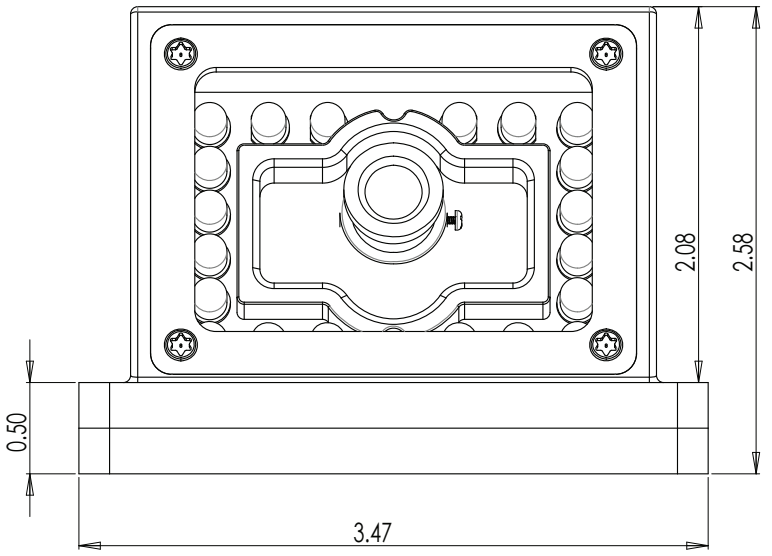

UNLESS OTHERWISE SPECIFIED:		NAME	DATE
DIMENSIONS ARE IN INCHES		JG	7/31/15
TOLERANCES:			
FRACTIONAL ±		CHECKED	
ANGULAR: MACH ±	BEND ±	ENG APPR.	
TWO PLACE DECIMAL ±		MFG APPR.	
THREE PLACE DECIMAL ±		Q.A.	
INTERPRET GEOMETRIC TOLERANCING PER:			
MATERIAL			
FINISH			
<b>DO NOT SCALE</b>			

**SAFETY VISION**<sup>®</sup>

TITLE:		
830 SERIES DOME CAMERA		
SIZE	PART NO.	REV
A	SV-83xD	A
SCALE: NTS	WEIGHT:	SHEET 1 OF 1

PROPRIETARY AND CONFIDENTIAL  
 THE INFORMATION CONTAINED IN THIS DRAWING  
 IS THE SOLE PROPERTY OF SAFETY VISION. ANY  
 REPRODUCTION IN PART OR AS A WHOLE WITHOUT  
 THE WRITTEN PERMISSION OF SAFETY VISION IS  
 PROHIBITED.

**DO NOT SCALE**

	NAME	DATE
DRAWN	JG	7/31/15
CHECKED		
ENG APPR.		
MFG APPR.		
Q.A.		

TITLE: <b>830 SERIES WEDGE CAMERA</b>		
SIZE <b>A</b>	PART NO. <b>SV-83xW</b>	REV <b>A</b>
SCALE: NTS	WEIGHT:	SHEET 1 OF 1

	NAME	DATE
DRAWN	JG	7/31/15
CHECKED		
ENG APPR.		
MFG APPR.		
Q.A.		

TITLE:		
<b>830 SERIES "BULLET" CAMERA</b>		
SIZE	PART NO.	REV
<b>A</b>	<b>SV-835B</b>	<b>A</b>
SCALE: NTS	WEIGHT:	SHEET 1 OF 1