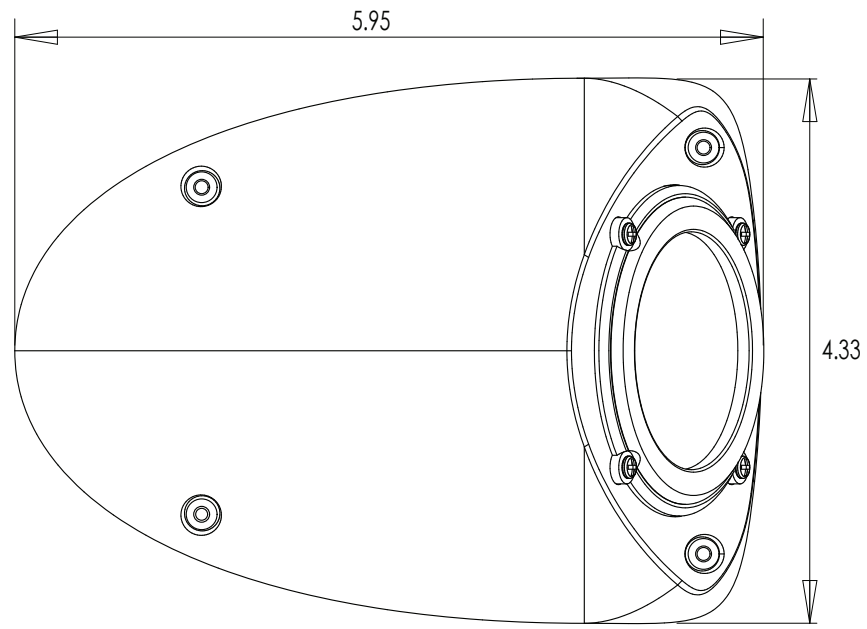

**SAFETY VISION**<sup>®</sup>

TITLE:		
830 SERIES DOME CAMERA		
SIZE	PART NO.	REV
A	SV-83xD	A
SCALE: NTS	WEIGHT:	SHEET 1 OF 1

PROPRIETARY AND CONFIDENTIAL  
 THE INFORMATION CONTAINED IN THIS DRAWING  
 IS THE SOLE PROPERTY OF SAFETY VISION. ANY  
 REPRODUCTION IN PART OR AS A WHOLE WITHOUT  
 THE WRITTEN PERMISSION OF SAFETY VISION IS  
 PROHIBITED.

UNLESS OTHERWISE SPECIFIED:  
 DIMENSIONS ARE IN INCHES  
 TOLERANCES:  
 FRACTIONAL ±  
 ANGULAR: MACH ± BEND ±  
 TWO PLACE DECIMAL ±  
 THREE PLACE DECIMAL ±

INTERPRET GEOMETRIC TOLERANCING PER:  
 MATERIAL  
 FINISH

**DO NOT SCALE**

	NAME	DATE
DRAWN	JG	7/31/15
CHECKED		
ENG APPR.		
MFG APPR.		
Q.A.		

TITLE: <b>830 SERIES WEDGE CAMERA</b>		
SIZE <b>A</b>	PART NO. <b>SV-83xW</b>	REV <b>A</b>
SCALE: NTS	WEIGHT:	SHEET 1 OF 1